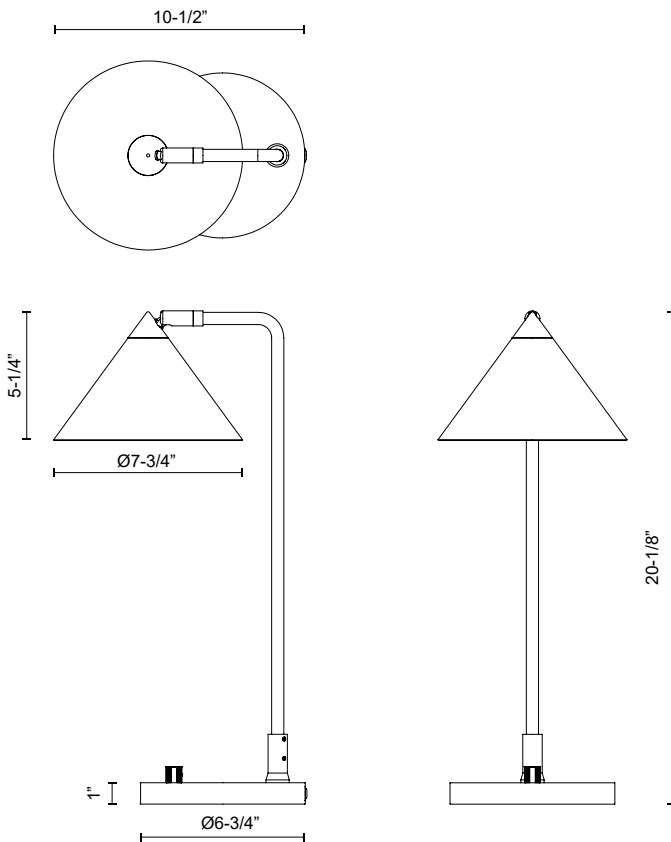

alora mood

P. 1.855.855.8926

CANADA: 19054 28TH Avenue Surrey - BC V3Z 6M3

USA: 3035 E. Lone Mountain Rd - Las Vegas, NV, 89081

REMY TL485020

FIXTURE DIMENSIONS	L10-1/2" x W7-3/4" x H20-1/8"
LAMP TYPE	E26
MAX WATTAGE	60W
BULB QTY	1
BULBS INCLUDED	No
VOLTAGE	120V
DIMMABLE	Full Range Dimmer Switch
MATERIAL	Steel
WIRE LENGTH	72" Max
LOCATION	Dry
BASE DIMENSIONS	D6-3/4" x H1"
PAINT FINISH	BG01; MB01; WH01;

[D - Diameter, L - Length, W - Width, H - Height, E - Extension]

AVAILABLE FINISHES:

TL485020BG
Brushed Gold

TL485020MB
Matte Black

TL485020WH
White

*For complete warranty terms, please visit: www.aloralighting.com/warranty